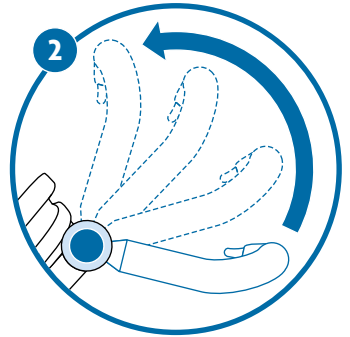

# WARNING

FAILURE TO FOLLOW THESE WARNINGS AND INSTRUCTIONS  
COULD RESULT IN SERIOUS INJURY OR DEATH. READ ALL  
INSTRUCTIONS BEFORE USE:

- NEVER leave child unattended on this product.
- Stroller can tip if child attempts to hang from stroller handle.
- For use with UPPAbaby RIDGE stroller only.
- Maximum Weight Limit: 55 lbs (25 kg).
- Intended for use with only one child at a time.
- Always keep your hands on the stroller when your child is standing on the PiggyBack.
- Make sure that your child is always standing with both feet on the anti-slip portion of the PiggyBack and holding onto the handle bar to avoid any possible injury during use.
- Before each use, check PiggyBack attachment to stroller by lifting up PiggyBack board and checking hinges.
- **DO NOT** use if any part of the PiggyBack is loose, missing or broken.
- To avoid a risk of falling, **DO NOT** jog or walk on rough terrain with child on Piggyback or with Piggyback in the lowered position.
- Always have the handle bar in the highest position while child is on the Piggyback.