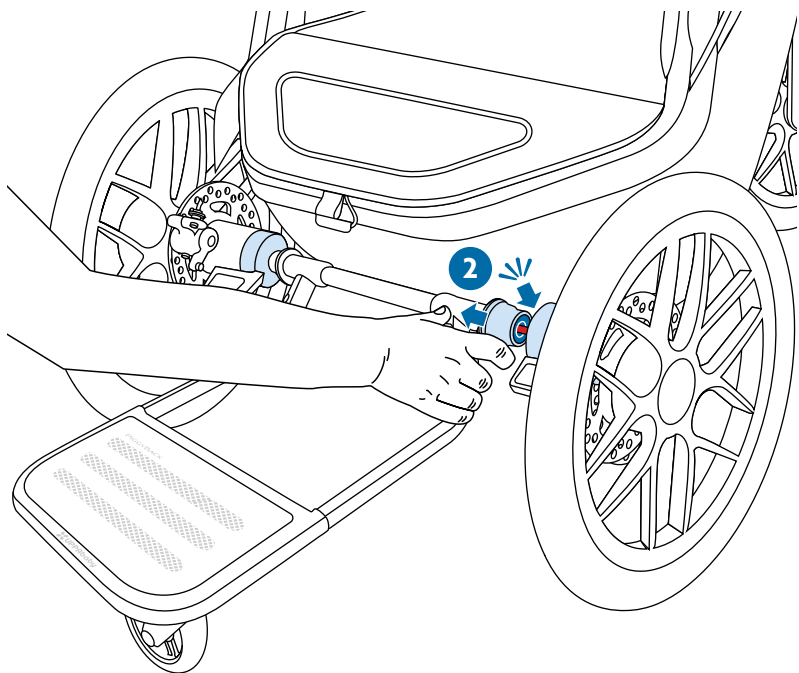

# WARNING

FAILURE TO FOLLOW THESE WARNINGS AND INSTRUCTIONS  
COULD RESULT IN SERIOUS INJURY OR DEATH. READ ALL  
INSTRUCTIONS BEFORE USE:

- NEVER leave child unattended on this product.
- Stroller can tip if child attempts to hang from stroller handle.
- For use with UPPAbaby RIDGE stroller only.
- Maximum Weight Limit: 55 lbs (25 kg).
- Intended for use with only one child at a time.
- Always keep your hands on the stroller when your child is standing on the PiggyBack.
- Make sure that your child is always standing with both feet on the anti-slip portion of the PiggyBack and holding onto the handle bar to avoid any possible injury during use.
- Before each use, check PiggyBack attachment to stroller by lifting up PiggyBack board and checking hinges.
- **DO NOT** use if any part of the PiggyBack is loose, missing or broken.
- To avoid a risk of falling, **DO NOT** jog or walk on rough terrain with child on Piggyback or with Piggyback in the lowered position.
- Always have the handle bar in the highest position while child is on the Piggyback.