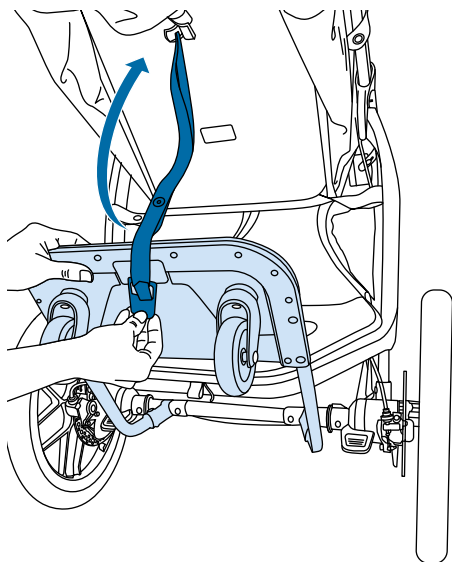

# WARNING

FAILURE TO FOLLOW THESE WARNINGS AND INSTRUCTIONS  
COULD RESULT IN SERIOUS INJURY OR DEATH. READ ALL  
INSTRUCTIONS BEFORE USE:

- NEVER leave child unattended on this product.
- Stroller can tip if child attempts to hang from stroller handle.
- For use with UPPAbaby RIDGE stroller only.
- Maximum Weight Limit: 55 lbs (25 kg).
- Intended for use with only one child at a time.
- Always keep your hands on the stroller when your child is standing on the PiggyBack.
- Make sure that your child is always standing with both feet on the anti-slip portion of the PiggyBack and holding onto the handle bar to avoid any possible injury during use.
- Before each use, check PiggyBack attachment to stroller by lifting up PiggyBack board and checking hinges.
- **DO NOT** use if any part of the PiggyBack is loose, missing or broken.
- To avoid a risk of falling, **DO NOT** jog or walk on rough terrain with child on Piggyback or with Piggyback in the lowered position.
- Always have the handle bar in the highest position while child is on the Piggyback.