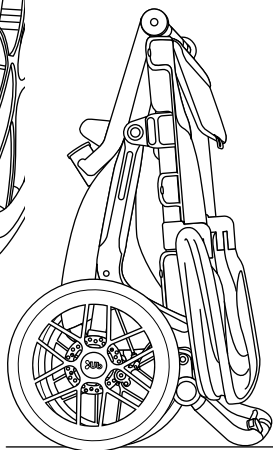

# PIGGYBACK.

RIDGE

# WARNING

FAILURE TO FOLLOW THESE WARNINGS AND INSTRUCTIONS  
COULD RESULT IN SERIOUS INJURY OR DEATH. READ ALL  
INSTRUCTIONS BEFORE USE:

- NEVER leave child unattended on this product.
- Stroller can tip if child attempts to hang from stroller handle.
- For use with UPPAbaby RIDGE stroller only.
- Maximum Weight Limit: 55 lbs (25 kg).
- Intended for use with only one child at a time.
- Always keep your hands on the stroller when your child is standing on the PiggyBack.
- Make sure that your child is always standing with both feet on the anti-slip portion of the PiggyBack and holding onto the handle bar to avoid any possible injury during use.
- Before each use, check PiggyBack attachment to stroller by lifting up PiggyBack board and checking hinges.
- **DO NOT** use if any part of the PiggyBack is loose, missing or broken.
- To avoid a risk of falling, **DO NOT** jog or walk on rough terrain with child on Piggyback or with Piggyback in the lowered position.
- Always have the handle bar in the highest position while child is on the Piggyback.