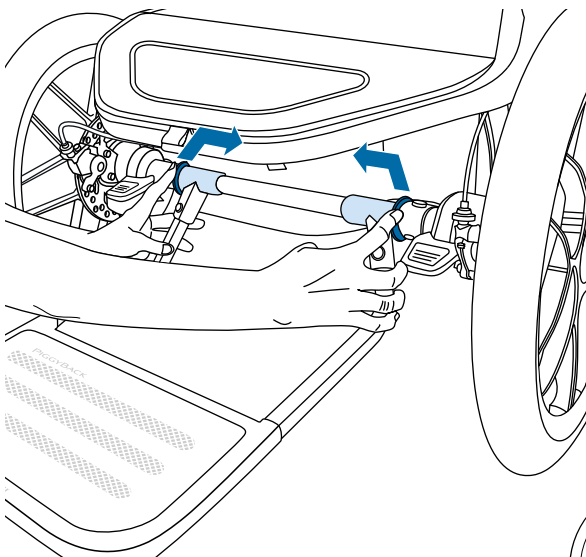

# WARNING

FAILURE TO FOLLOW THESE WARNINGS AND INSTRUCTIONS  
COULD RESULT IN SERIOUS INJURY OR DEATH. READ ALL  
INSTRUCTIONS BEFORE USE:

- NEVER leave child unattended on this product.
- Stroller can tip if child attempts to hang from stroller handle.
- For use with UPPAbaby RIDGE stroller only.
- Maximum Weight Limit: 55 lbs (25 kg).
- Intended for use with only one child at a time.
- Always keep your hands on the stroller when your child is standing on the PiggyBack.
- Make sure that your child is always standing with both feet on the anti-slip portion of the PiggyBack and holding onto the handle bar to avoid any possible injury during use.
- Before each use, check PiggyBack attachment to stroller by lifting up PiggyBack board and checking hinges.
- **DO NOT** use if any part of the PiggyBack is loose, missing or broken.
- To avoid a risk of falling, **DO NOT** jog or walk on rough terrain with child on Piggyback or with Piggyback in the lowered position.
- Always have the handle bar in the highest position while child is on the Piggyback.