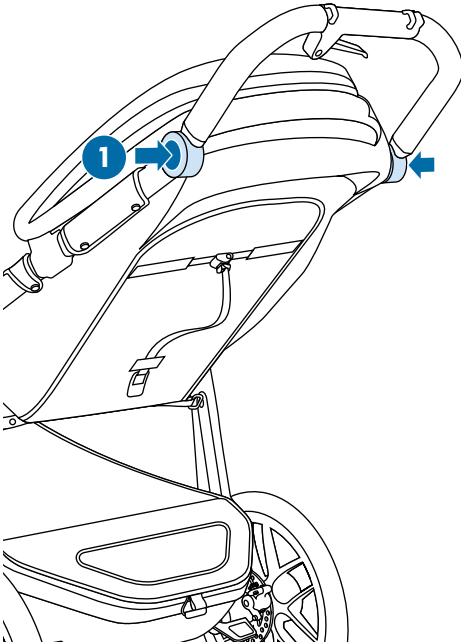

# WARNING

FAILURE TO FOLLOW THESE WARNINGS AND INSTRUCTIONS  
COULD RESULT IN SERIOUS INJURY OR DEATH. READ ALL  
INSTRUCTIONS BEFORE USE:

- NEVER leave child unattended on this product.
- Stroller can tip if child attempts to hang from stroller handle.
- For use with UPPAbaby RIDGE stroller only.
- Maximum Weight Limit: 55 lbs (25 kg).
- Intended for use with only one child at a time.
- Always keep your hands on the stroller when your child is standing on the PiggyBack.
- Make sure that your child is always standing with both feet on the anti-slip portion of the PiggyBack and holding onto the handle bar to avoid any possible injury during use.
- Before each use, check PiggyBack attachment to stroller by lifting up PiggyBack board and checking hinges.
- **DO NOT** use if any part of the PiggyBack is loose, missing or broken.
- To avoid a risk of falling, **DO NOT** jog or walk on rough terrain with child on Piggyback or with Piggyback in the lowered position.
- Always have the handle bar in the highest position while child is on the Piggyback.