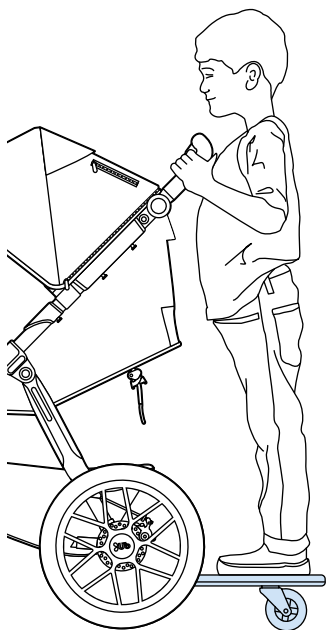

# PIGGYBACK.

RIDGE

# WARNING

FAILURE TO FOLLOW THESE WARNINGS AND INSTRUCTIONS  
COULD RESULT IN SERIOUS INJURY OR DEATH. READ ALL  
INSTRUCTIONS BEFORE USE:

- NEVER leave child unattended on this product.
- Stroller can tip if child attempts to hang from stroller handle.
- For use with UPPAbaby RIDGE stroller only.
- Maximum Weight Limit: 55 lbs (25 kg).
- Intended for use with only one child at a time.
- Always keep your hands on the stroller when your child is standing on the PiggyBack.
- Make sure that your child is always standing with both feet on the anti-slip portion of the PiggyBack and holding onto the handle bar to avoid any possible injury during use.
- Before each use, check PiggyBack attachment to stroller by lifting up PiggyBack board and checking hinges.
- **DO NOT** use if any part of the PiggyBack is loose, missing or broken.
- To avoid a risk of falling, **DO NOT** jog or walk on rough terrain with child on Piggyback or with Piggyback in the lowered position.
- Always have the handle bar in the highest position while child is on the Piggyback.