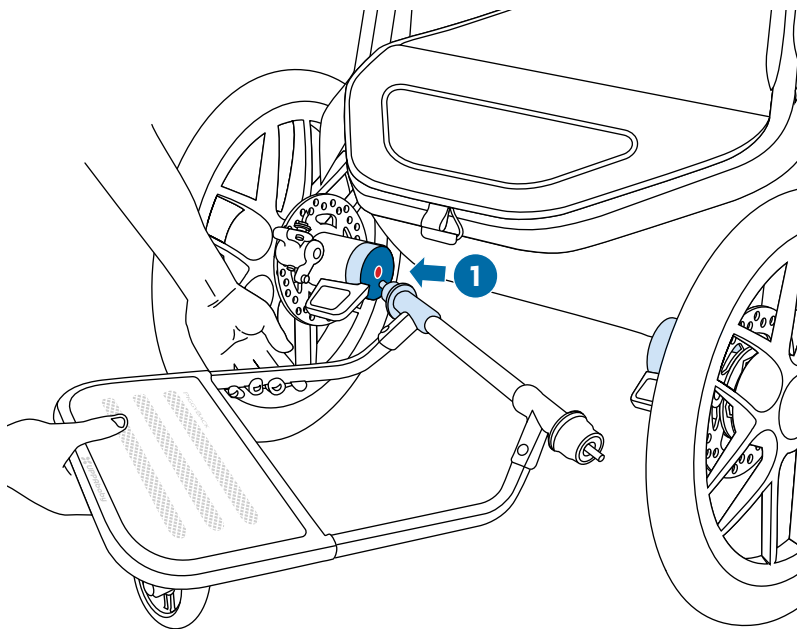

# WARNING

FAILURE TO FOLLOW THESE WARNINGS AND INSTRUCTIONS  
COULD RESULT IN SERIOUS INJURY OR DEATH. READ ALL  
INSTRUCTIONS BEFORE USE:

- NEVER leave child unattended on this product.
- Stroller can tip if child attempts to hang from stroller handle.
- For use with UPPAbaby RIDGE stroller only.
- Maximum Weight Limit: 55 lbs (25 kg).
- Intended for use with only one child at a time.
- Always keep your hands on the stroller when your child is standing on the PiggyBack.
- Make sure that your child is always standing with both feet on the anti-slip portion of the PiggyBack and holding onto the handle bar to avoid any possible injury during use.
- Before each use, check PiggyBack attachment to stroller by lifting up PiggyBack board and checking hinges.
- **DO NOT** use if any part of the PiggyBack is loose, missing or broken.
- To avoid a risk of falling, **DO NOT** jog or walk on rough terrain with child on Piggyback or with Piggyback in the lowered position.
- Always have the handle bar in the highest position while child is on the Piggyback.