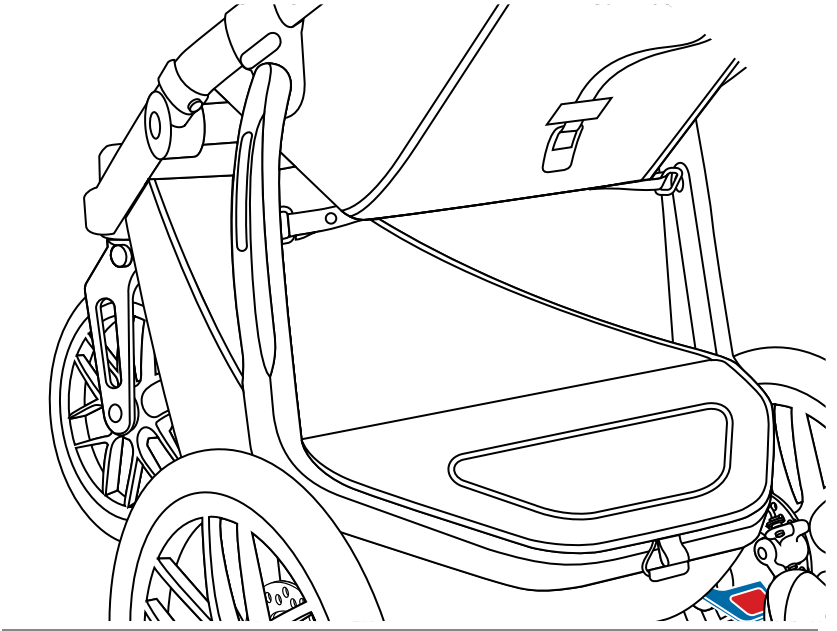

# WARNING

FAILURE TO FOLLOW THESE WARNINGS AND INSTRUCTIONS  
COULD RESULT IN SERIOUS INJURY OR DEATH. READ ALL  
INSTRUCTIONS BEFORE USE:

- NEVER leave child unattended on this product.
- Stroller can tip if child attempts to hang from stroller handle.
- For use with UPPAbaby RIDGE stroller only.
- Maximum Weight Limit: 55 lbs (25 kg).
- Intended for use with only one child at a time.
- Always keep your hands on the stroller when your child is standing on the PiggyBack.
- Make sure that your child is always standing with both feet on the anti-slip portion of the PiggyBack and holding onto the handle bar to avoid any possible injury during use.
- Before each use, check PiggyBack attachment to stroller by lifting up PiggyBack board and checking hinges.
- **DO NOT** use if any part of the PiggyBack is loose, missing or broken.
- To avoid a risk of falling, **DO NOT** jog or walk on rough terrain with child on Piggyback or with Piggyback in the lowered position.
- Always have the handle bar in the highest position while child is on the Piggyback.