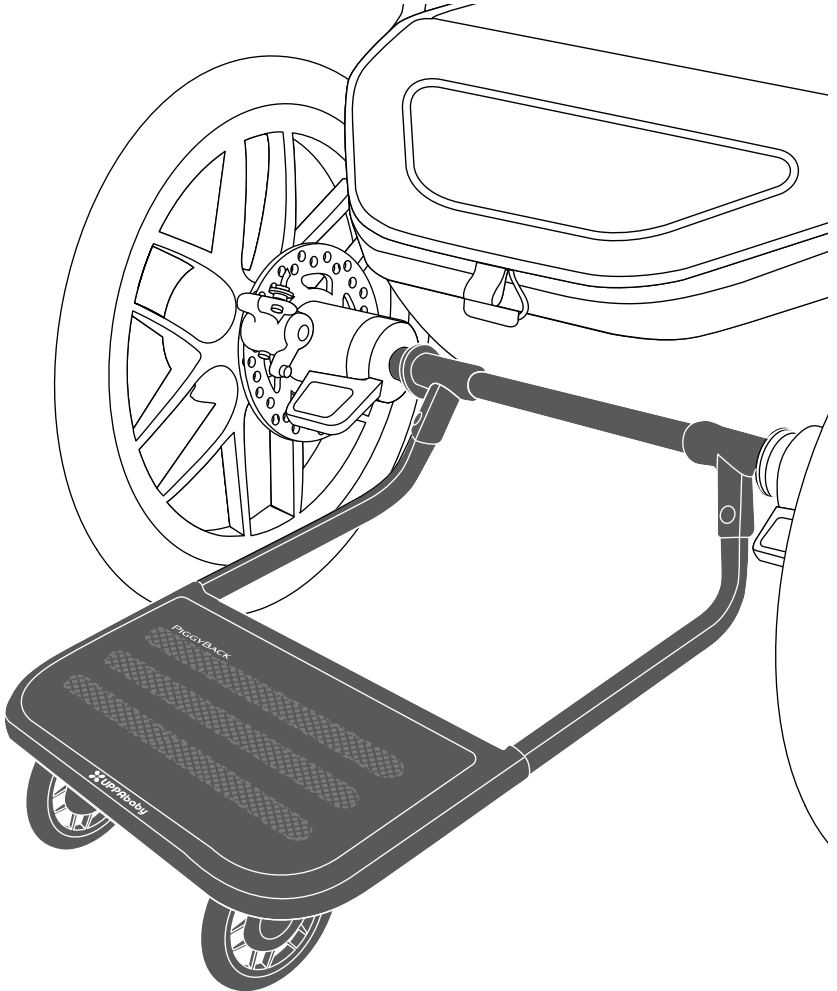

# WARNING

FAILURE TO FOLLOW THESE WARNINGS AND INSTRUCTIONS  
COULD RESULT IN SERIOUS INJURY OR DEATH. READ ALL  
INSTRUCTIONS BEFORE USE:

- NEVER leave child unattended on this product.
- Stroller can tip if child attempts to hang from stroller handle.
- For use with UPPAbaby RIDGE stroller only.
- Maximum Weight Limit: 55 lbs (25 kg).
- Intended for use with only one child at a time.
- Always keep your hands on the stroller when your child is standing on the PiggyBack.
- Make sure that your child is always standing with both feet on the anti-slip portion of the PiggyBack and holding onto the handle bar to avoid any possible injury during use.
- Before each use, check PiggyBack attachment to stroller by lifting up PiggyBack board and checking hinges.
- **DO NOT** use if any part of the PiggyBack is loose, missing or broken.
- To avoid a risk of falling, **DO NOT** jog or walk on rough terrain with child on Piggyback or with Piggyback in the lowered position.
- Always have the handle bar in the highest position while child is on the Piggyback.